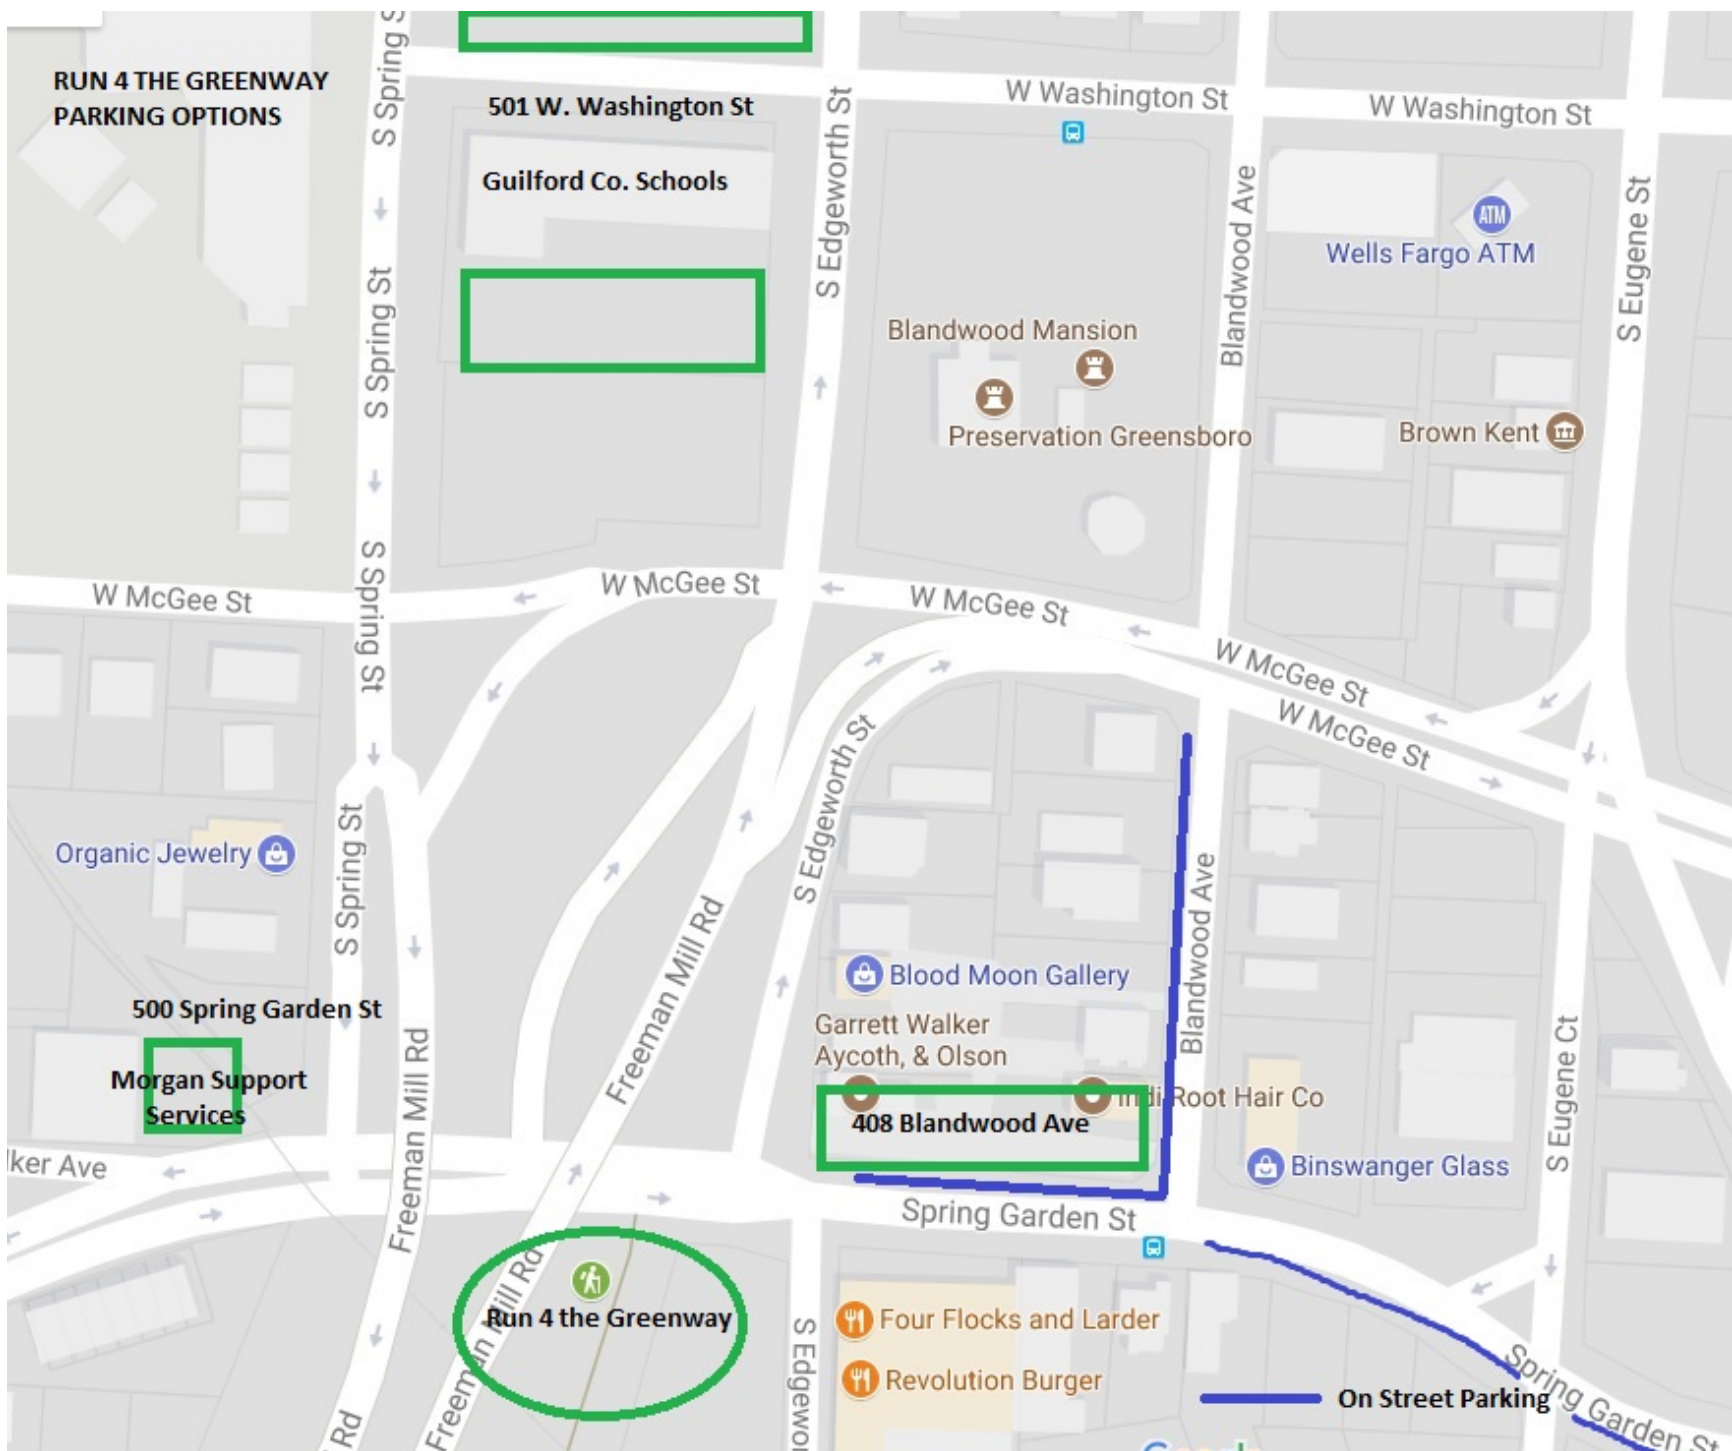

**RUN 4 THE GREENWAY
PARKING OPTIONS**

501 W. Washington St

Guilford Co. Schools

W Washington St

W Washington St

Wells Fargo ATM

Blandwood Mansion

Preservation Greensboro

Morgan Support Services

408 Blandwood Ave

Blood Moon Gallery

Garrett Walker
Aycoth, & Olson

Multi Root Hair Co

Binswanger Glass

Spring Garden St

Four Flocks and Larder

Revolution Burger

On Street Parking

Run 4 the Greenway